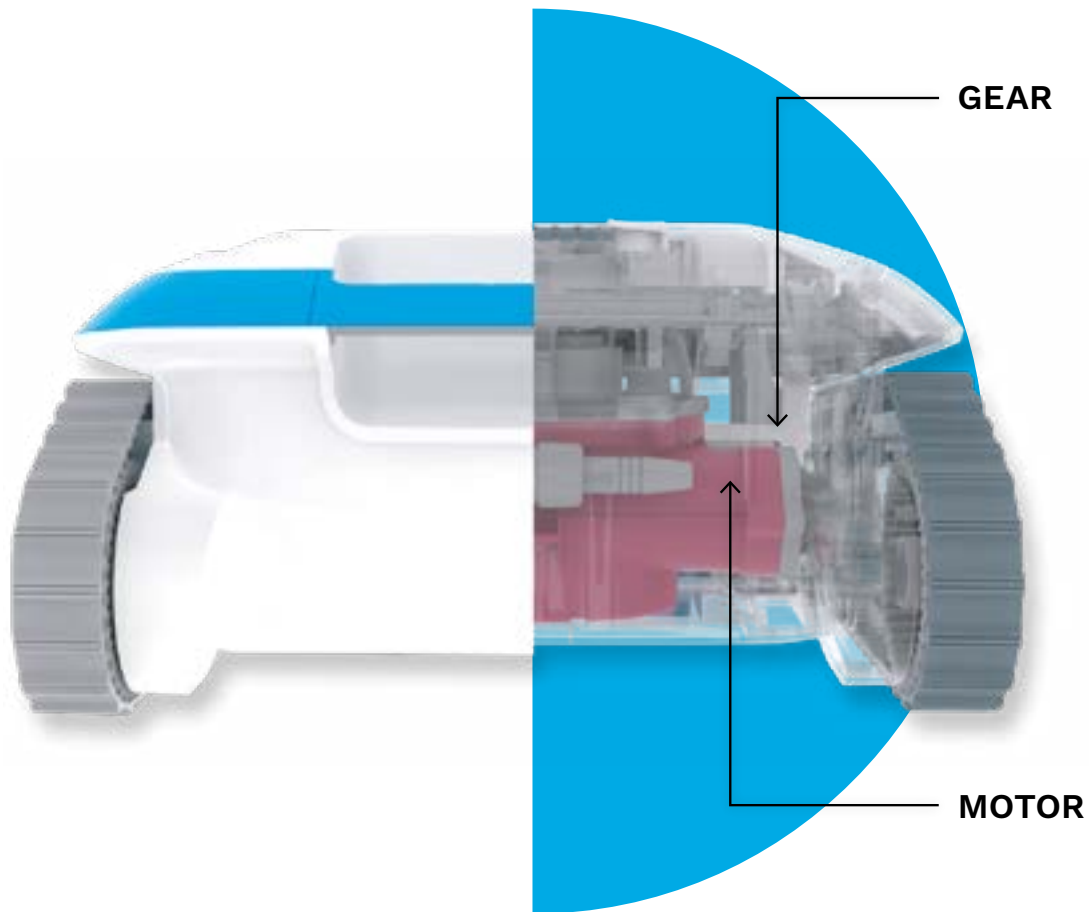

LAVENDER

FLAMINGO

RED CHERRY

APRICOT

A WHOLE LOT OF TECHNOLOGY PACKED INTO LESS THAN 6 KG

PLANETARY GEAR TECHNOLOGY

Cosmy robots are equipped with two stage planetary gear technology, a drive system that offers greater efficiency and better precision; combined with two drive motors and a powerful pump, Cosmy is one of the most reliable robotic cleaners on the market.

This system is the ideal solution for fast, optimised travel, unmatched cleaning and unrivalled reliability.

ENERGY EFFICIENT

With their rapid and logical travel mode and powerful suction, Cosmy robotic cleaners work fast. Cleaning cycles are short, consume less energy, and yield a flawless result.