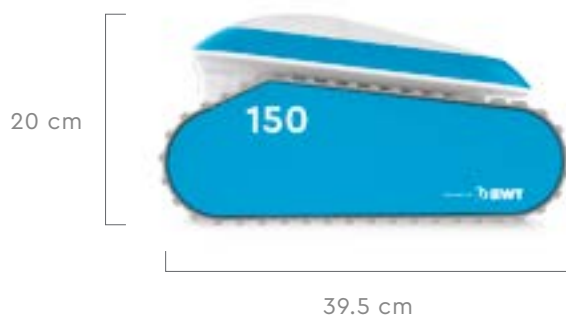

DIMENSIONS

TECHNICAL DATA

Weight
5.75 kg

Power supply
< 29 Volt, Venus

Power consumption
< 150 Watt

EQUIPMENT

Filter type
Single layer filtration

Filter access
Top access
Full filter indicator