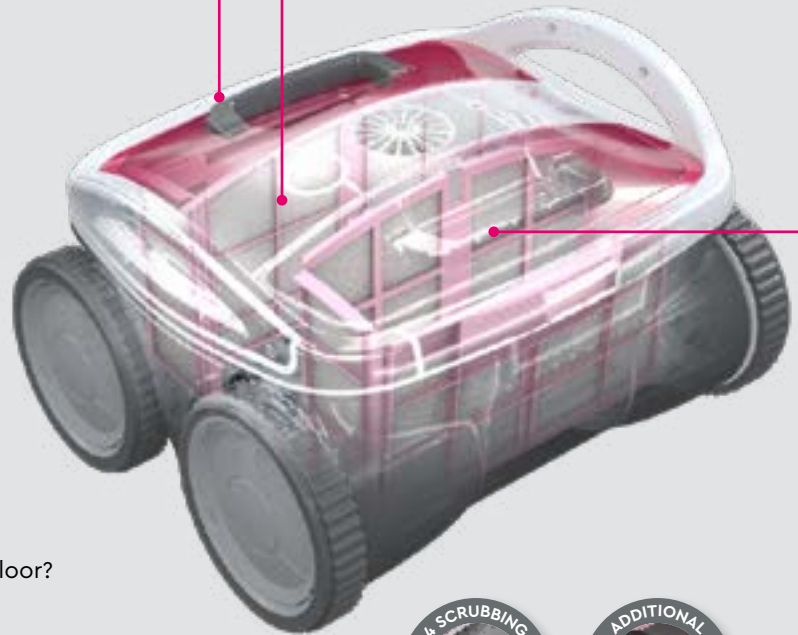

Easy filter cleaning

A lever allows the filter to be released and pulled out from above and then cleaned without getting your hands dirty.

Among the finest filtration performances on the market

The 4D filter consists of elastic 3D microfiber loops, which, coupled with the vibrating motion, maximises water throughput. The vibration improves the suction power and prevents clogging of the filters. The 4D filter traps even the tiniest impurities. From leaves to grains of sand, nothing escapes.

Efficient travel

With four large wheels, BWT robotic cleaners cope with any obstacles, moving easily between toys forgotten on the pool floor by your children. Simple and robust travel, perfect for a family pool.

Floor

You just need to clean the pool floor? Choose the BWT B100 model.

Adjustable intake

BWT robotic cleaners feature the most powerful suction of any robot on the market. Suction can be increased up to twofold, thanks to precise adjustment of the intakes valves.

Ideal for
above-ground
pools and
small pools

Fast cleaning

Length of the cleaning cycle: one and half hours.

Transparent filter lid

The transparent filter lid allows monitoring of filter fouling without having to remove the filter from its housing. For example: When you remove the robotic pool cleaner from the pool, you can easily see if the filter needs to be cleaned or if the B100 is ready to go again.