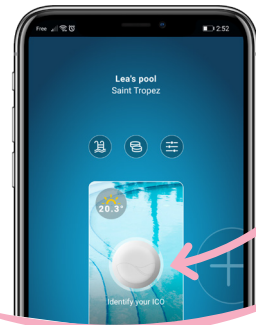

Step 4

Identify your ICO