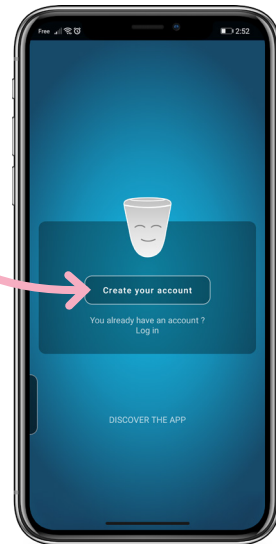

Quickstart Guide

ICO watches over my water

bwt.com

BWT Ico Station

THE CONNECTED STATION THAT MAKES LIFE EASIER
DIE ANGESCHLOSSENE STATION, DIE DAS LEBEN LEICHTER MACHT
LA STATION CONNECTÉE QUI FACILITE LA VIE

Any question?

www.bwt.com/support/ico-station

bwt.com

Step 1

Step 2

Step 3

Step 4

Identify your ICO