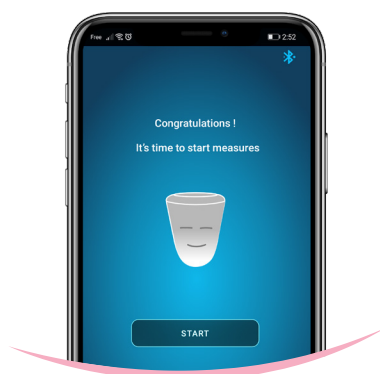

Step 9

QUICKSTART-V3.1-BWV-2020 - Non-contractual photo

BWT Aktiengesellschaft
Walter-Simmer-Str. 4
5310 Mondsee - Austria