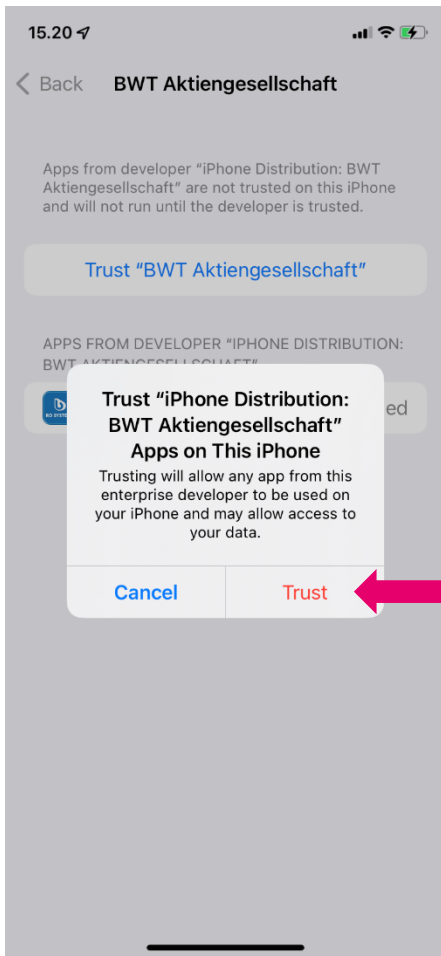

www.bwt-group.net/bwt/download/bwt-RO-Systems.html

Install APP

Click 'Install'

Android devices

If using an Android device the APP is now ready

iOS-devices

- Go to settings on your device and choose 'General'

- Choose 'VPN & Device Management'

- Choose 'BWT Aktiengesellschaft'

- Click 'Trust BWT Aktiengesellschaft'

- Click 'Trust' again

The app is now installed on your device and ready to use

Recommended settings for pressure tanks