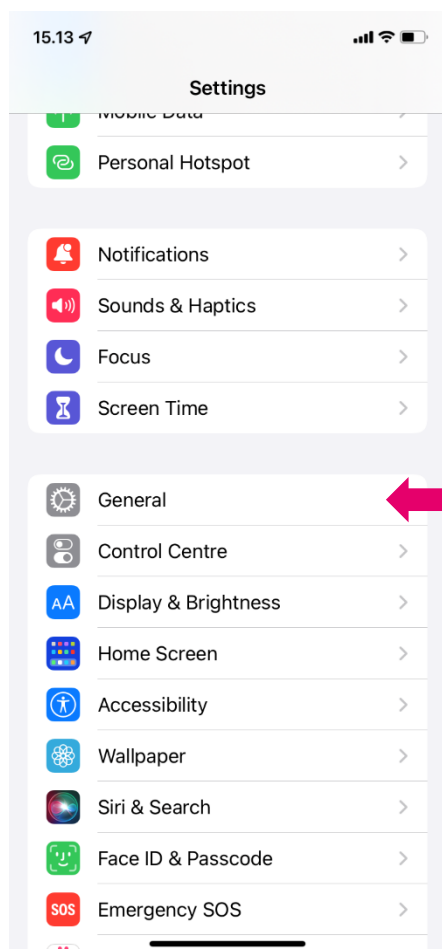

Download APP Planmeca ClinicPatrol™

Download APP

- **Scan QR-koden**

Open camera to scan QR code and use link

(QR-Code is also found in the user manual)

- **Download via link**

The APP can also be downloaded directly via this link:

www.bwt-group.net/bwt/download/bwt-RO-Systems.html

Install APP

Click 'Install'

Android devices

If using an Android device the APP is now ready

iOS-devices

- Go to settings on your device and choose 'General'