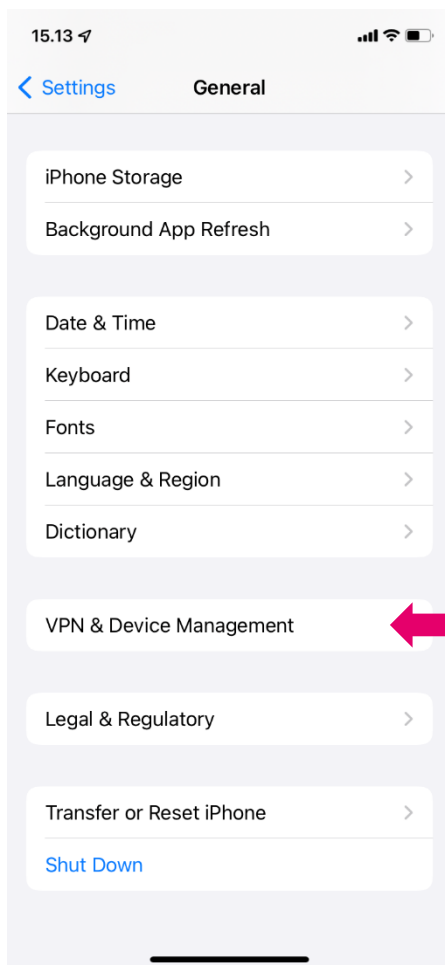

- Choose 'VPN & Device Management'